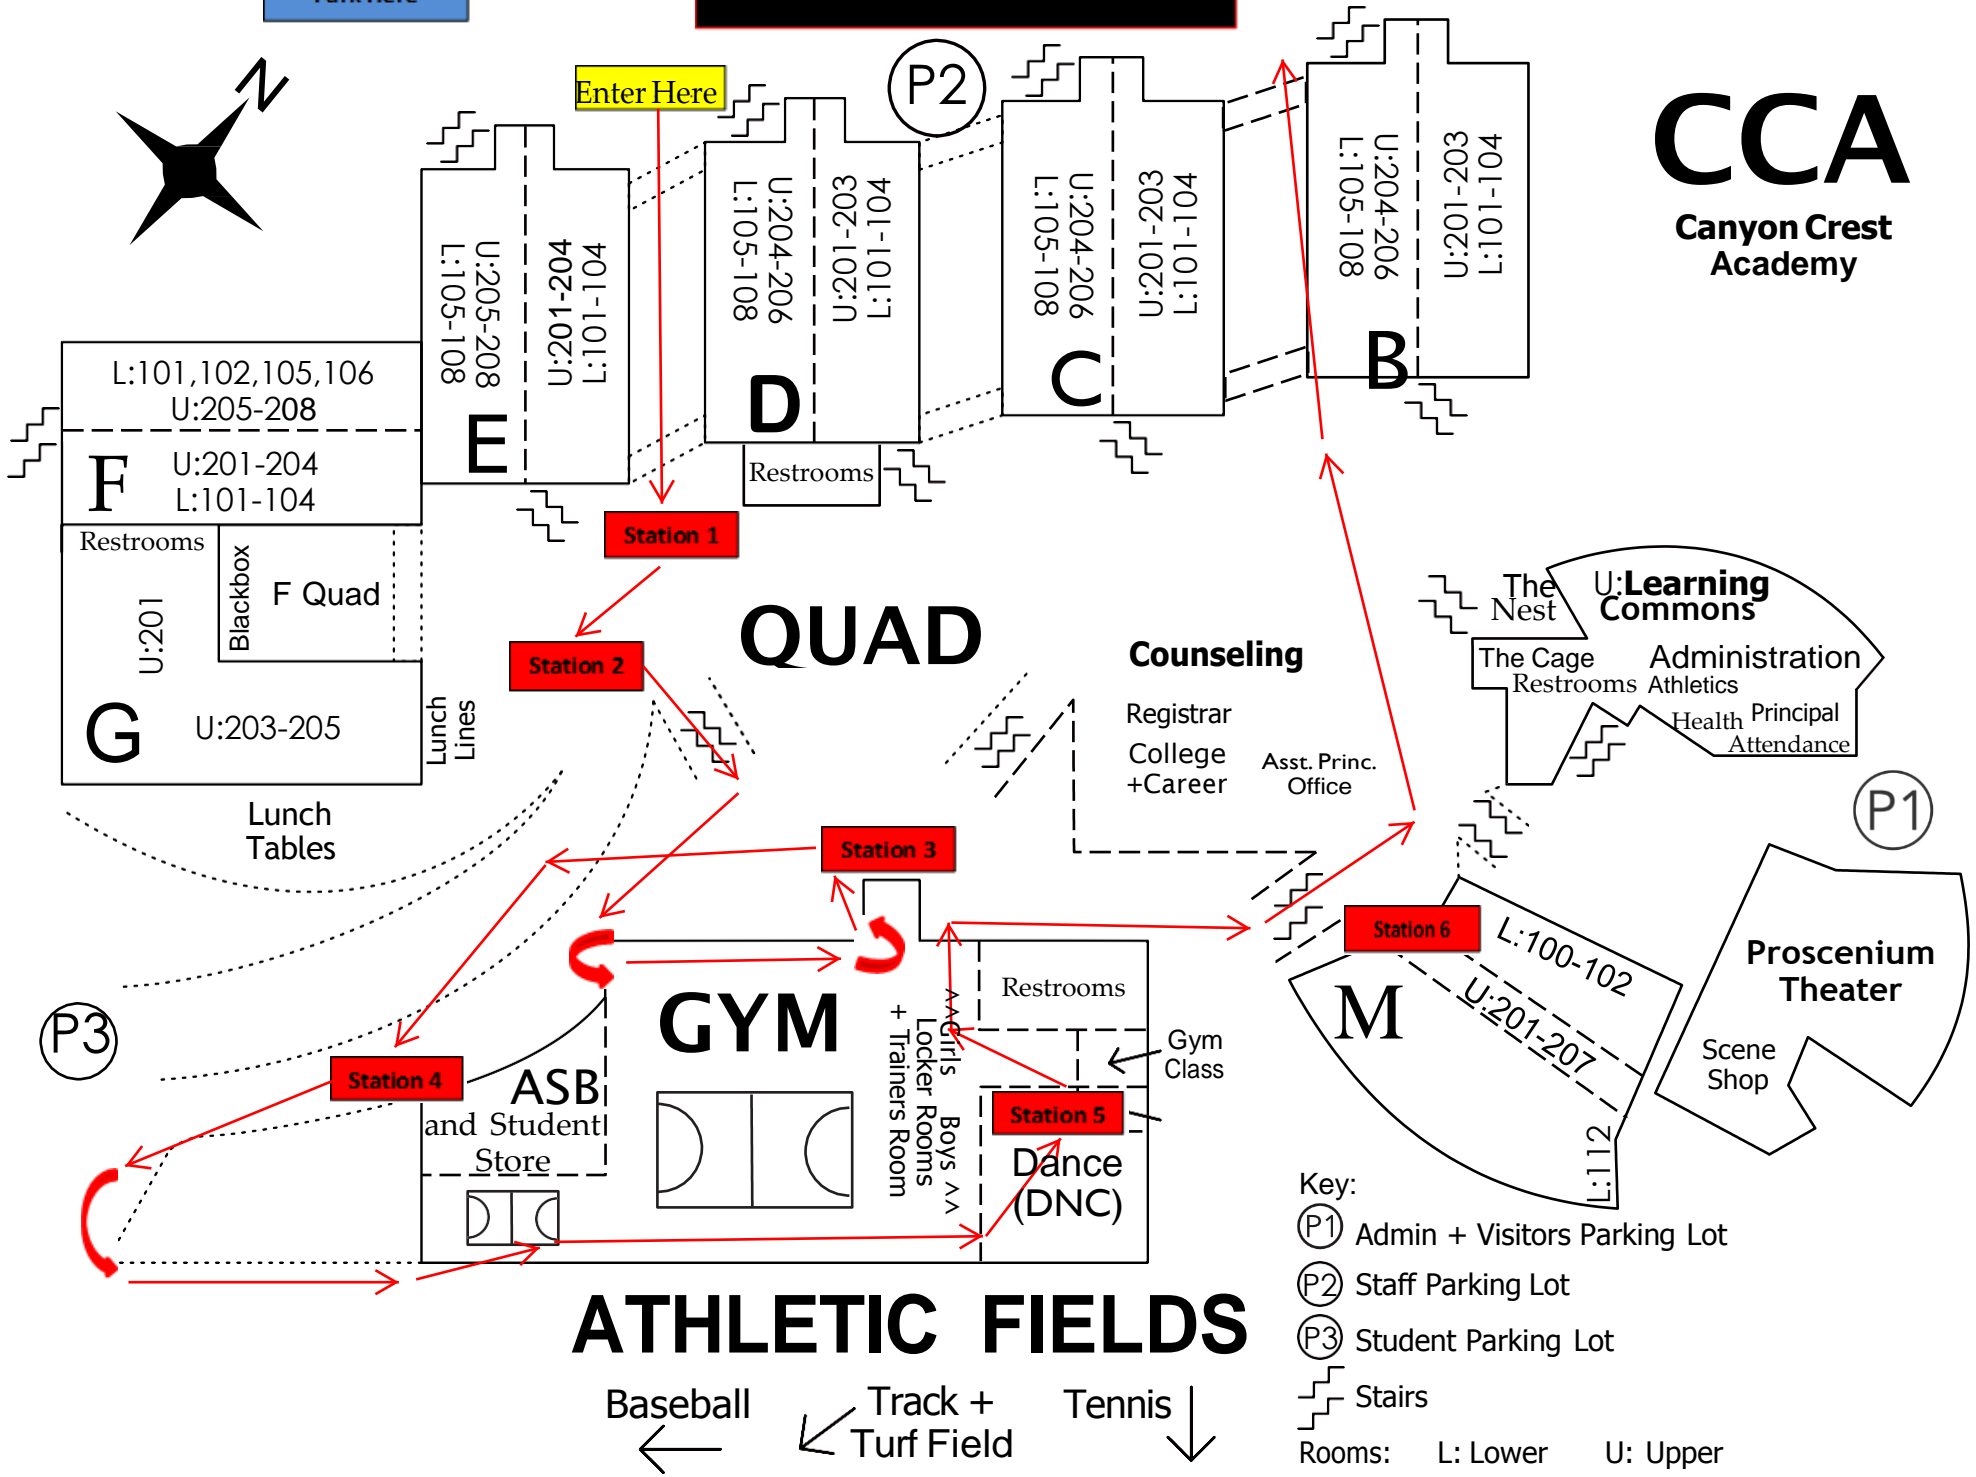

Raven Readiness Days!

Park Here

CCA

Canyon Crest Academy

Enter Here

QUAD

GYM

ATHLETIC FIELDS

Key:
 (P1) Admin + Visitors Parking Lot
 (P2) Staff Parking Lot
 (P3) Student Parking Lot
 Stairs
 Rooms: L: Lower U: Upper